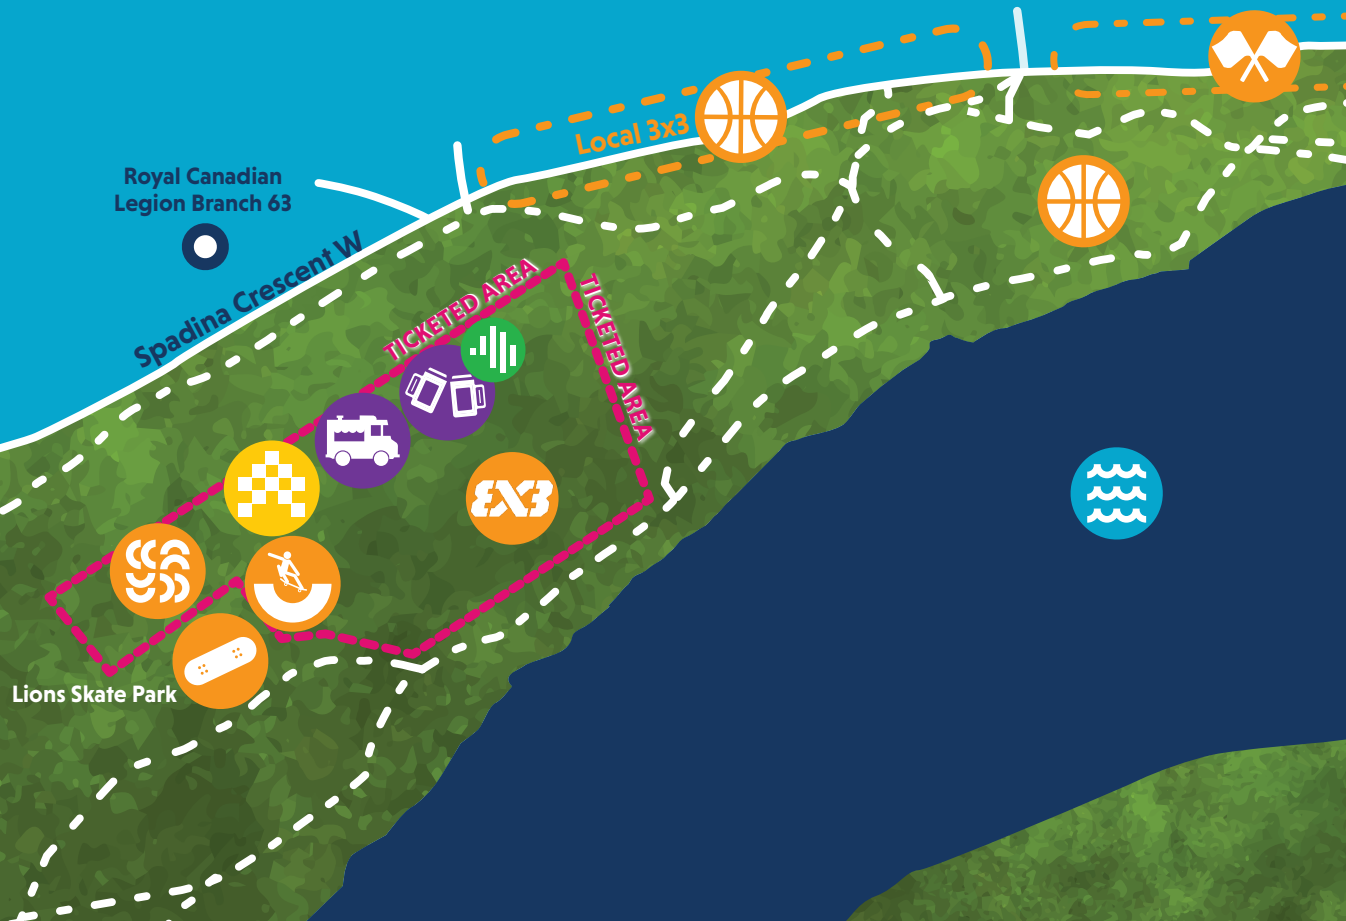

YXE URBAN GAMES AUG. 16-18, 2024

VICTORIA PARK: TICKETED VENUE OPERATING HOURS

FRIDAY	10AM - 9PM
SATURDAY	9AM - 9PM
SUNDAY	9:30AM - 5:30PM

- FIBA 3x3 Main Court
- Urban Sport Competition Zone
- Skateboard Mini Ramp
- Freestyle Motocross
- Wakeboarding
- Urban Games Main Stage
- Vendor Village
- Food Trucks
- Hudsons Pop Up Pub
  (All Ages Until 6PM)